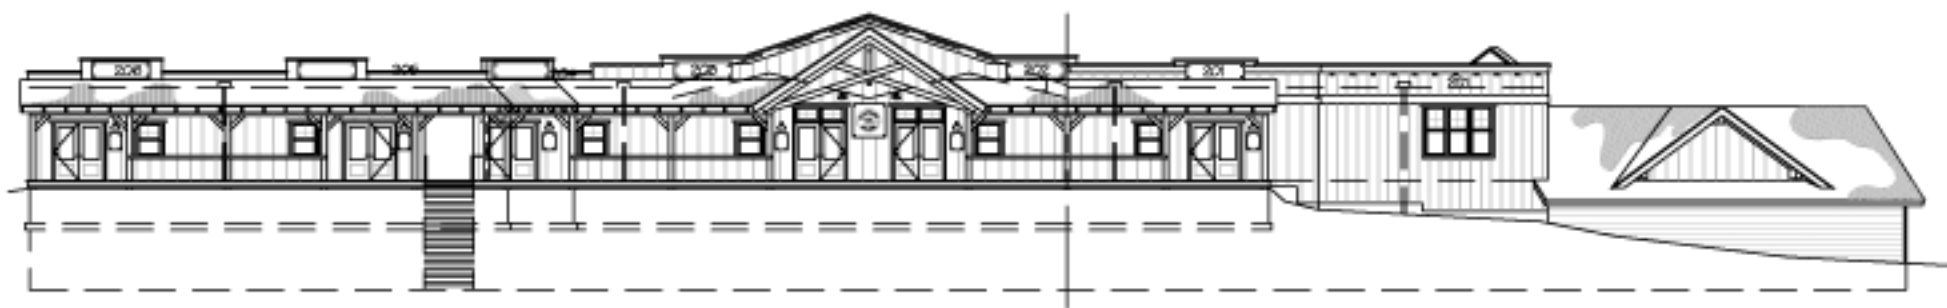

BRANDING IRON STATION - WEST ELEVATION

NTS

BRANDING IRON STATION - EAST ELEVATION

NTS

GEORGE GIBSON  
ARCHITECTURE

GIBSON ARCHITECTURE

443 OSBORN AVE - BIGFORK MONTANA  
PHONE 406-837-6888

BRANDING IRON STATION